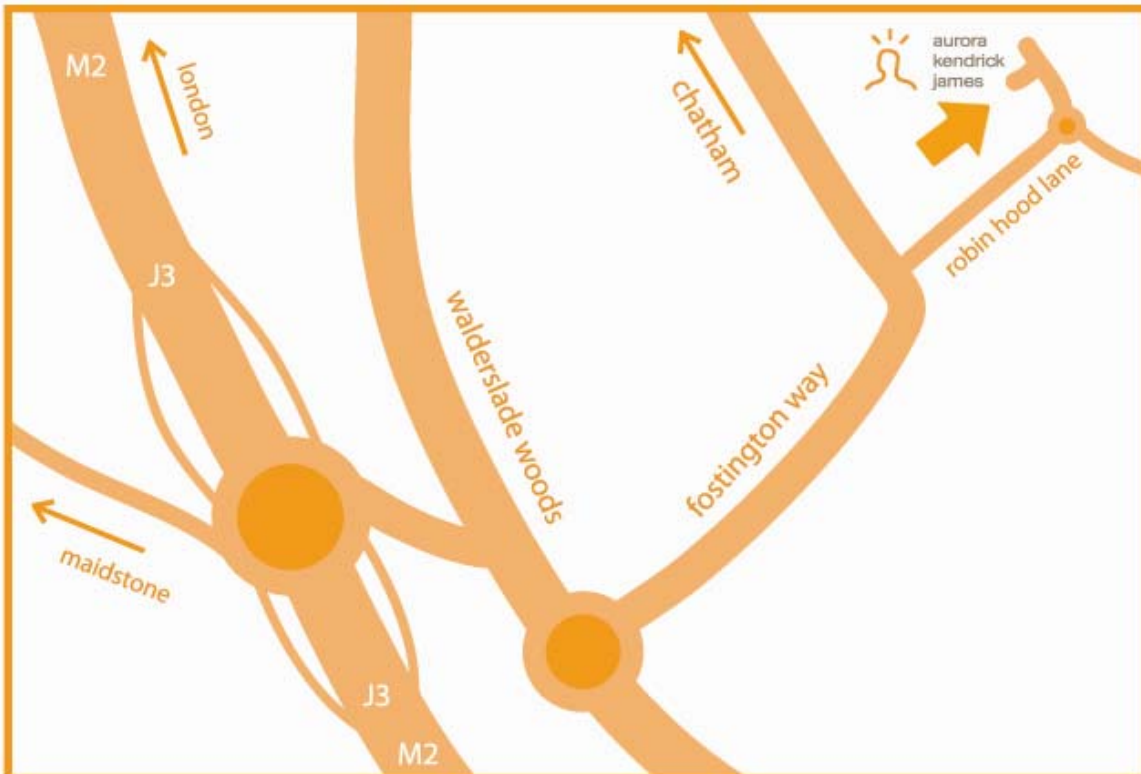

Directions to Aurora Kendrick James

From M2

- Leaving the M2 Southbound please take Junction 3 and then first left off the main roundabout signposted Walderslade. If leaving the M2 Northbound, please take Junction 3 and then the third exit towards Walderslade.
- From here stay in the middle lane and turn right at the traffic lights staying in the left hand lane.
- Take the first exit at the roundabout into Fostington Way.
- Follow this road down the hill until the road bends to the left. Here, take a right into Robin Hood Lane, signposted Walderslade Village.
- Take a left at the roundabout at the bottom of the hill and then first left again into the main village car park. You will see a glass stairwell in the car park on the left with our logo displayed.
- Customer parking can be found on the left, just behind our building.